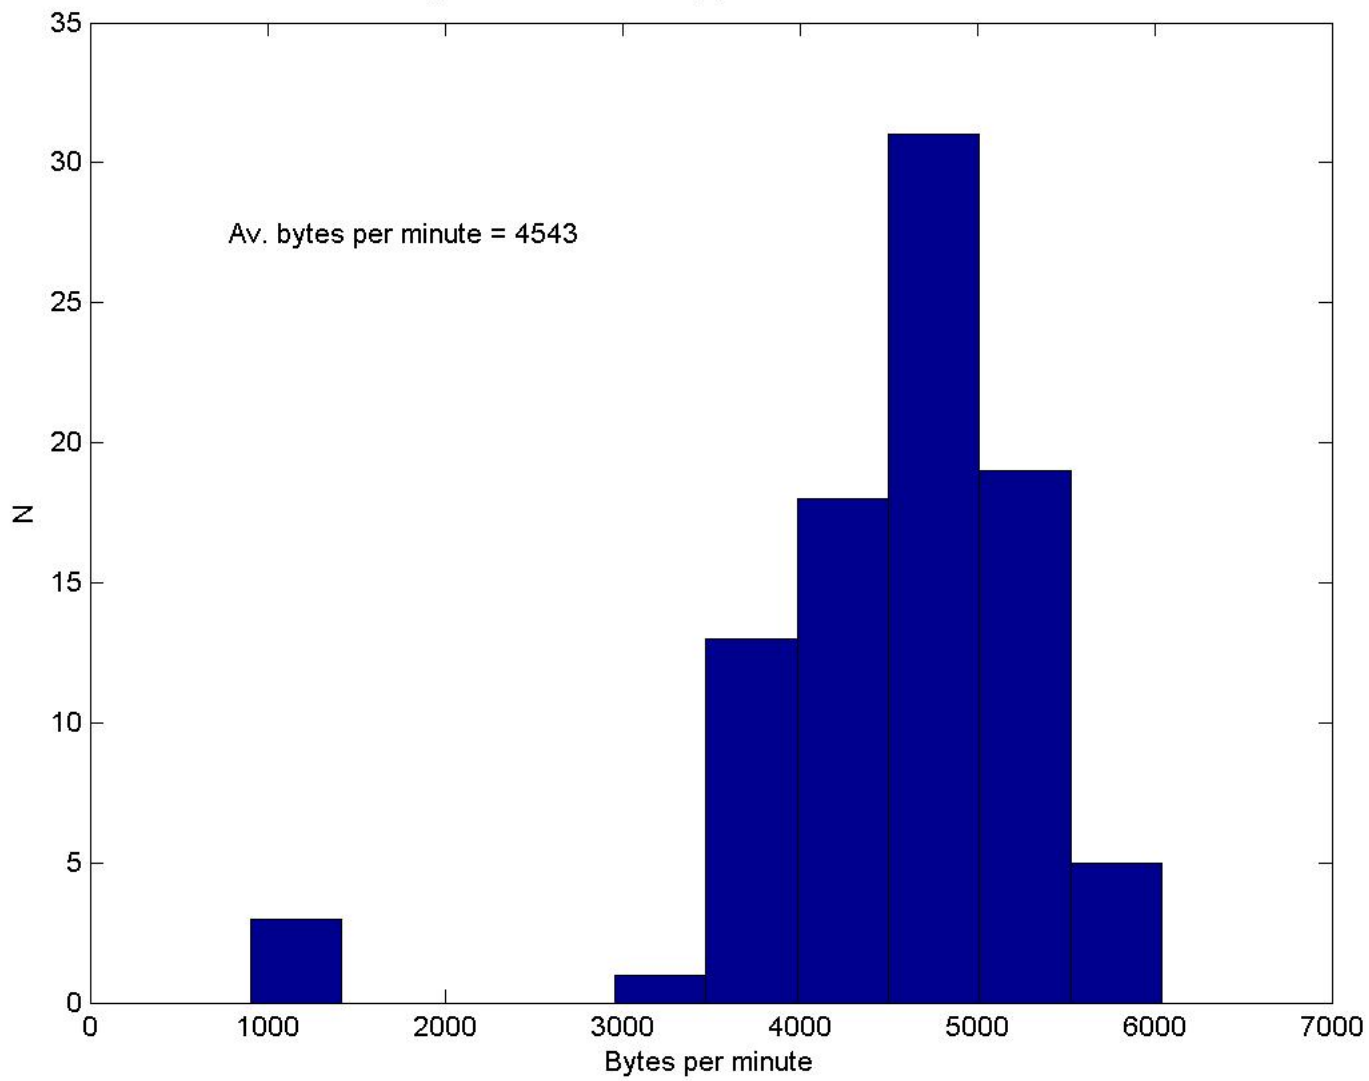

Configuration	Bytes/cycle	Cycle Time
ARGO	160	10 days
CBLAST	2000	4 hours
Mermaid	500 - 20K??	variable
LOPC	20K - 50K	1 hour - 10 days

Histogram of Iridium Throughput Rate

Error of Iridium Fix Compared to GPS

Comparison of SBD modems

<u>Model</u>	<u>Time/energy for 1960 byte message</u>	<u>Time/energy for 196 byte message</u>	<u>Time/energy for 10 196 byte messages</u>
9505 (A3LA)	17.5s / 81J	8.3s / 22J	83 s / 220J
9601	N.A.	9.9s / 8.1J	99 s / 81J