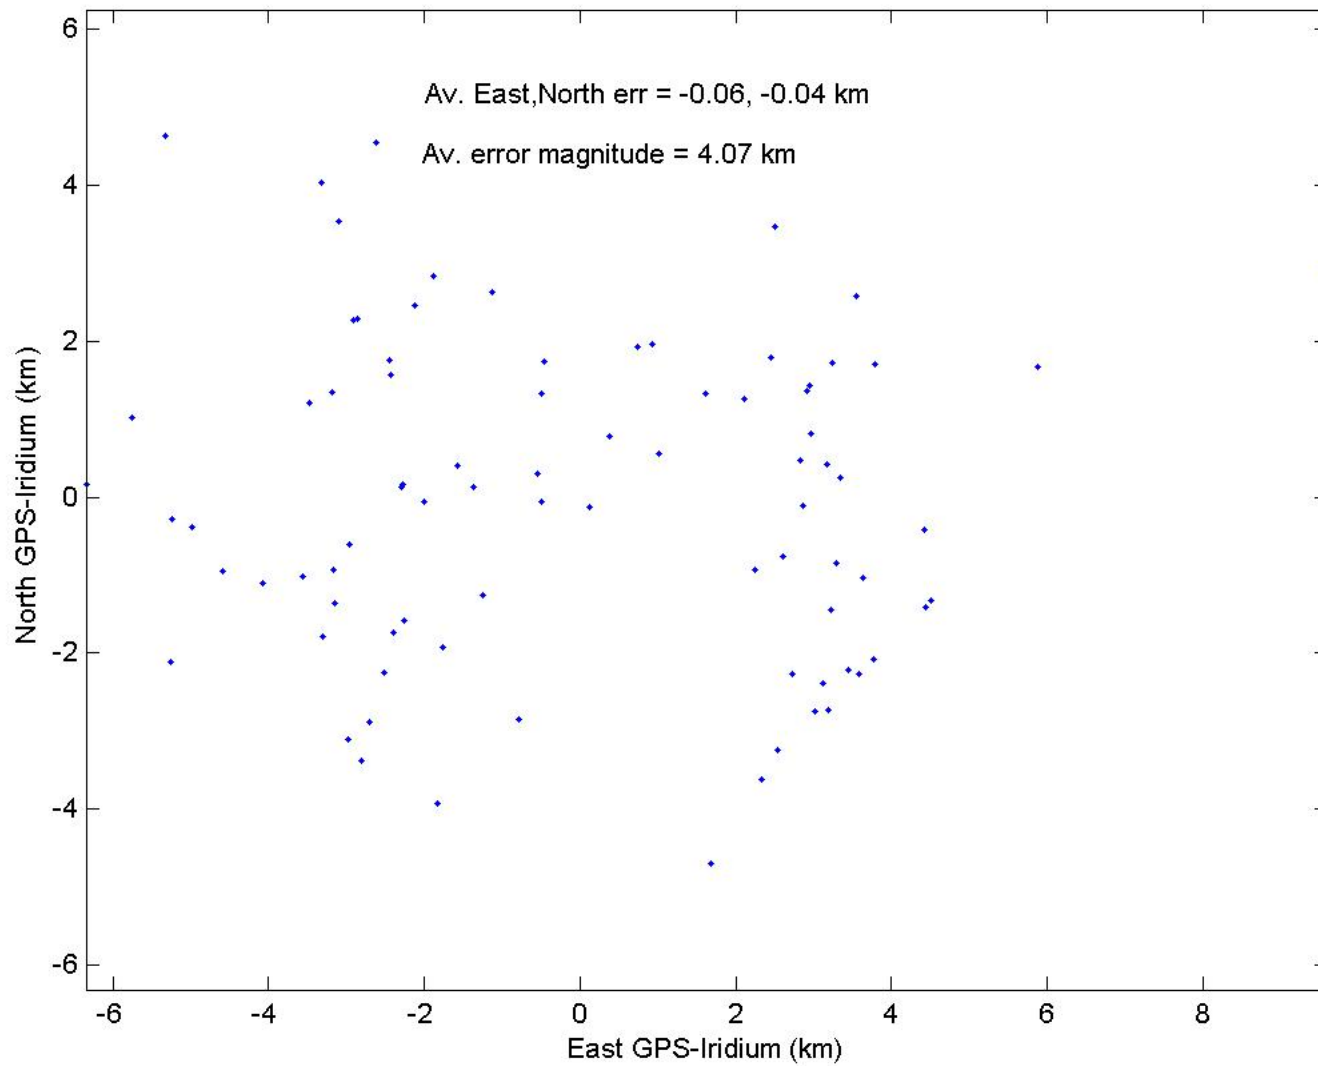

Configuration	Bytes/cycle	Cycle Time
ARGO	160	10 days
CBLAST	2000	4 hours
Mermaid	500 - 20K??	variable
LOPC	20K - 50K	1 hour - 10 days

Histogram of Iridium Throughput Rate

Error of Iridium Fix Compared to GPS

Comparison of SBD modems

<u>Model</u>	<u>Time/energy for 1960 byte message</u>	<u>Time/energy for 196 byte message</u>	<u>Time/energy for 10 196 byte messages</u>
9505 (A3LA)	17.5s / 81J	8.3s / 22J	83 s / 220J
9601	N.A.	9.9s / 8.1J	99 s / 81J